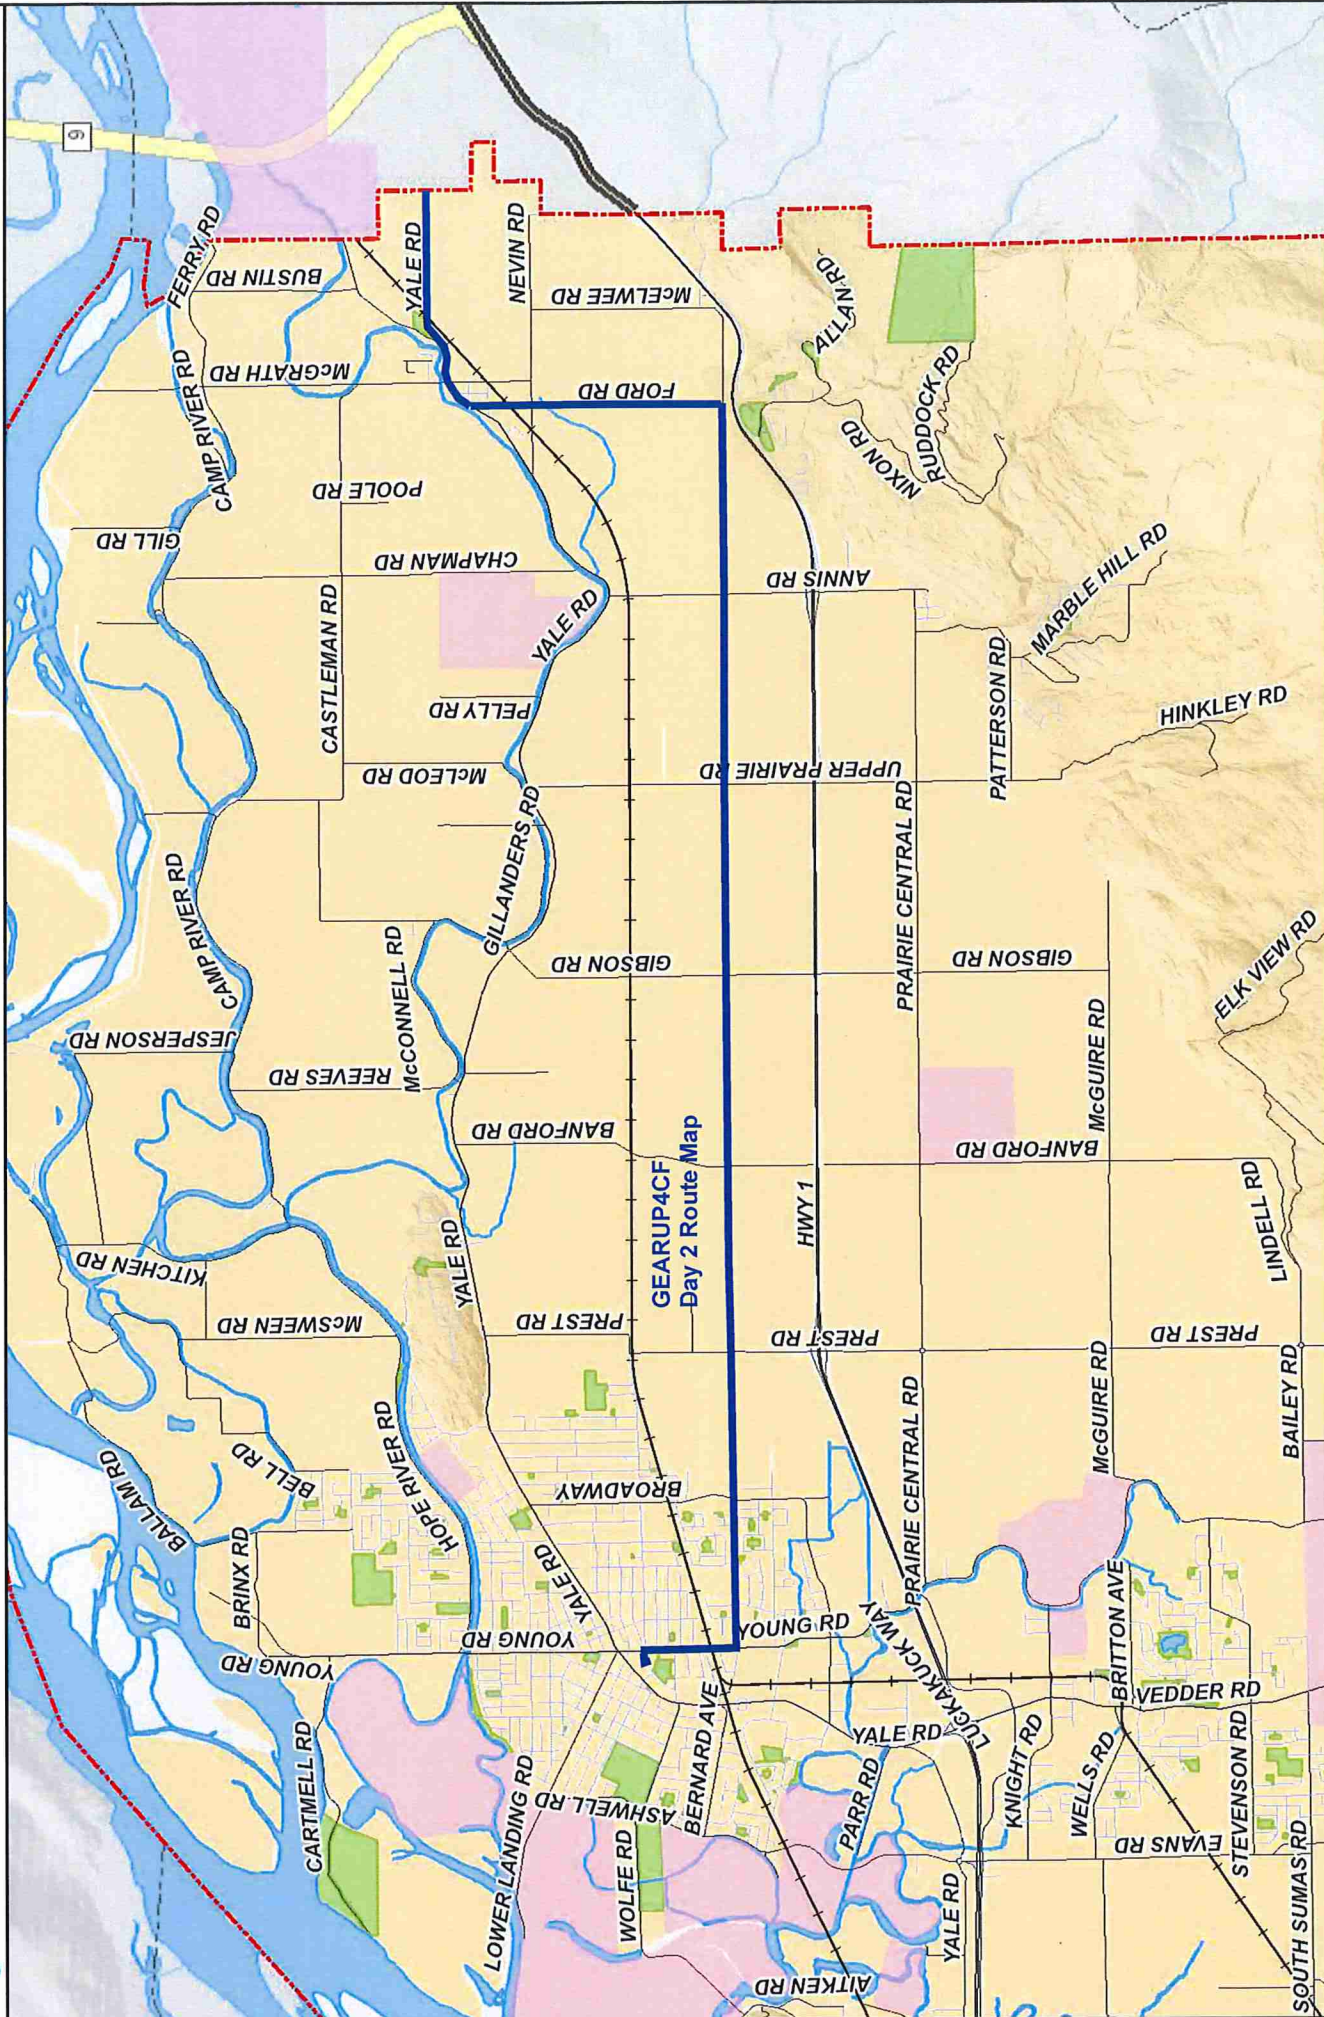

GEARUP4CF
Day 1 Route Map

Cultus
Lake Park
(CLPB)

Scale: 1:64,000

0 625 1,250 2,500 m

Data accuracy not guaranteed

1:00 - 5:00pm
June 23, 2018

8:00-9:00 am June 24th

Data accuracy not guaranteed